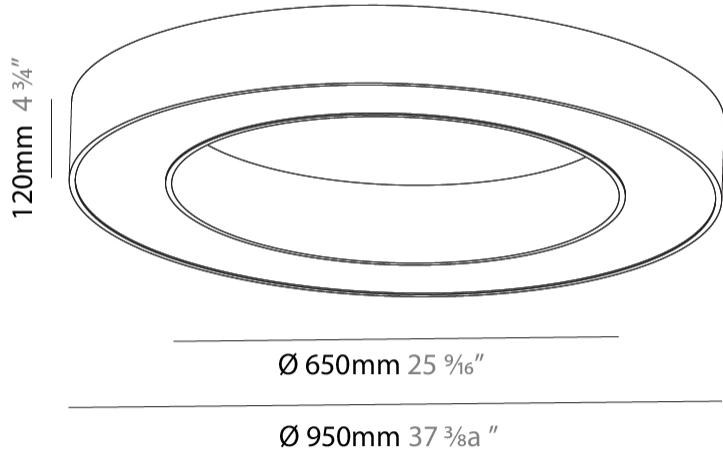

1. To build a product code in our configurator select the specify button on the base model # product page
2. To build a manual product code on this datasheet choose from the options listed below in blue font and add the suffix to the base model #

GENERAL

Series: Glorious
Subseries: Glorious
Brand: Prolicht
Division: Architectural
Mounting Type: Surface
Mounting Location: Ceiling
Subcategory: Ambient

PHYSICAL

Shape: Round
Diameter (mm): 950
Diameter (in): 37 ³/₈
Height (mm): 120
Height (in): 4 ³/₄
Light Distribution: Direct
Weight (kg): 8.94
Weight (lbs): 19.67
Diffuser: PMMA - Opal or Micro-Prism
Fixture Finish: SSR / BKV / CWI / CRY / HAB / LAG / UFT / ITA / RUA / RUR / MIC / FTG / MYG / TWT / LOD / PUS / FRO / FUP / KIA / POP / BLS / SPG / MEY / GOH / GUM / CHC / COM / ABZ / JAG / OBR / MOS / ROR
Fixture Material: Aluminum

ELECTRICAL

Lamp Type: LED (Zhaga Standard)
Input Wattage (W): 45
Total Output Wattage (W): 36 / 28.8 (3500K)
Dimming: Non-Dimming / Phase Dimming (120Vac only) / 0-10V Dimming
Driver Included: Yes
Driver Location: Integrated
Driver Type: Constant Current - 120 / 277Vac
Driver Class: Class 2
Input Voltage (V): 120 - 277
Constant Current (MA): 350 / 900 (3500K)

LED

Color Temperature (°K): 3000 / 3500 / 4000
Max. Delivered Lumen (lm): 4150 / 4302 / 4390
CRI: >80 CRI
Efficiency (%): 65
Lamp Life (hrs): 50000

OPTICAL

RATINGS AND CERTIFICATIONS

Certified By: Certified for North American Standards
IP rating: IP20